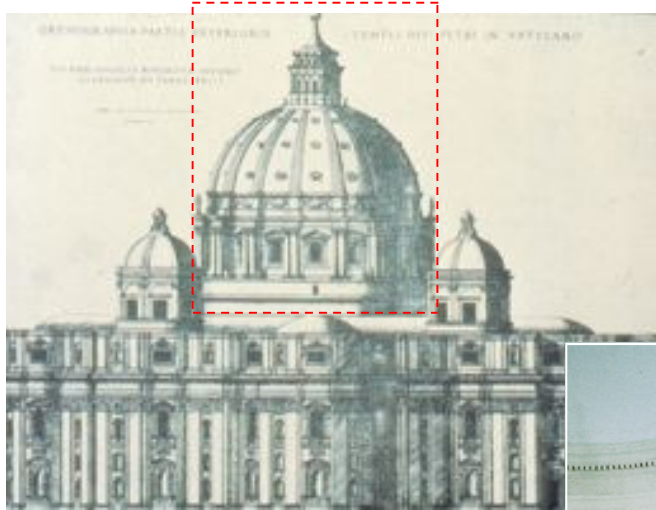

Commercial Painting &
Wall Covering Contractors

**PEAK
PERFORMANCE**

The Project:

Paint the pedestal of Michelangelo's priceless masterpiece.

The actual
scale model of
Michelangelo's
dome design.

The Challenge:

One of Connecticut's most unique museums exhibited Michelangelo's actual hand-made, and priceless scale model of St. Peter's dome atop the Vatican in Rome. The pedestal for the 16.5 foot tall model needed paint. The museum staff was concerned about having a painter (or anyone else for that matter), work at such extremely close proximity to the one-of-kind work of art. The painter would have to apply the coating within centimeters of the actual model's structure.